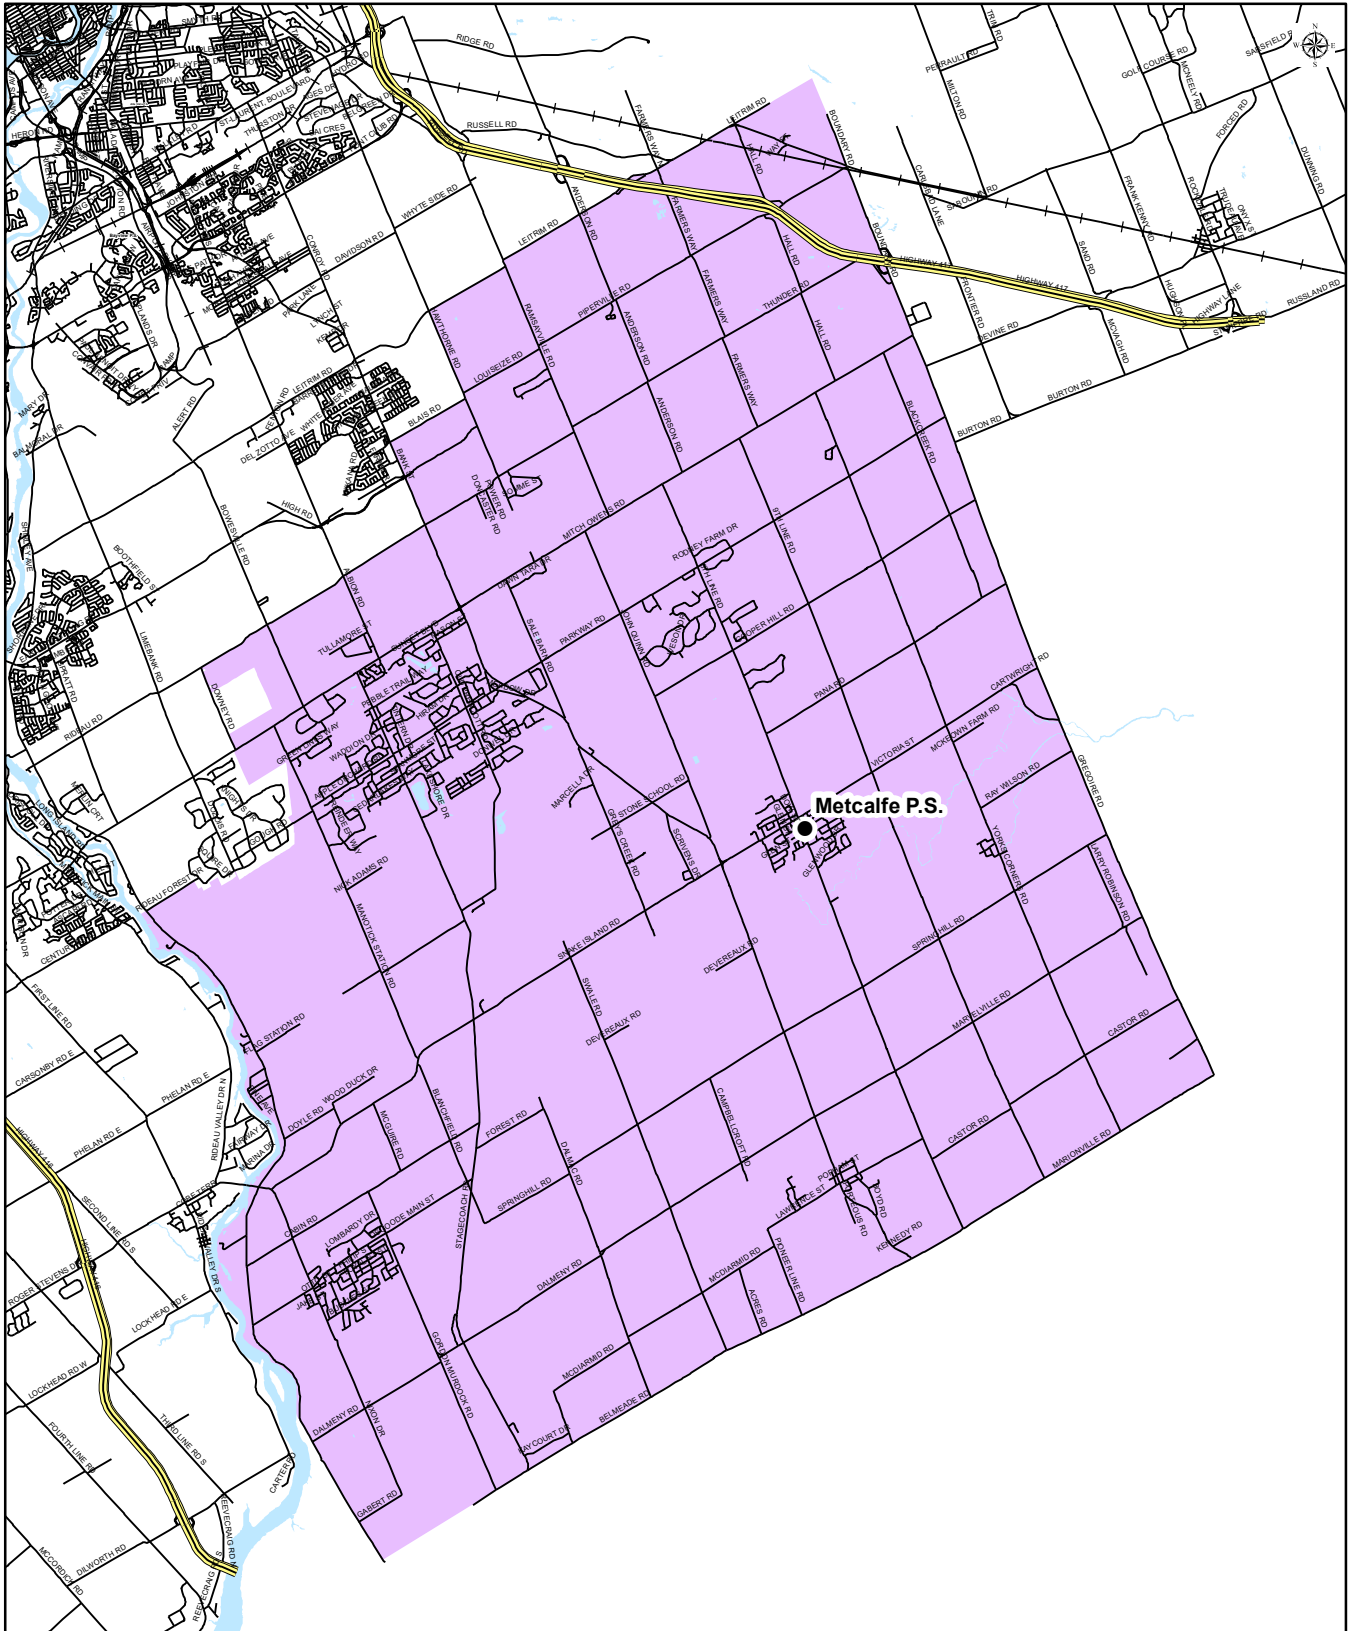

OTTAWA-CARLETON
DISTRICT SCHOOL BOARD

METCALFE PUBLIC SCHOOL

Grade 4 to 8

Middle French Immersion Attendance Boundary

Metcalfe Public School
2701 8th Line Road
Metcalfe, Ontario
K0A 2P0
(613) 821-2261

Map is for illustrative purposes only.
For further information, visit www.ocdsb.ca
April 2021