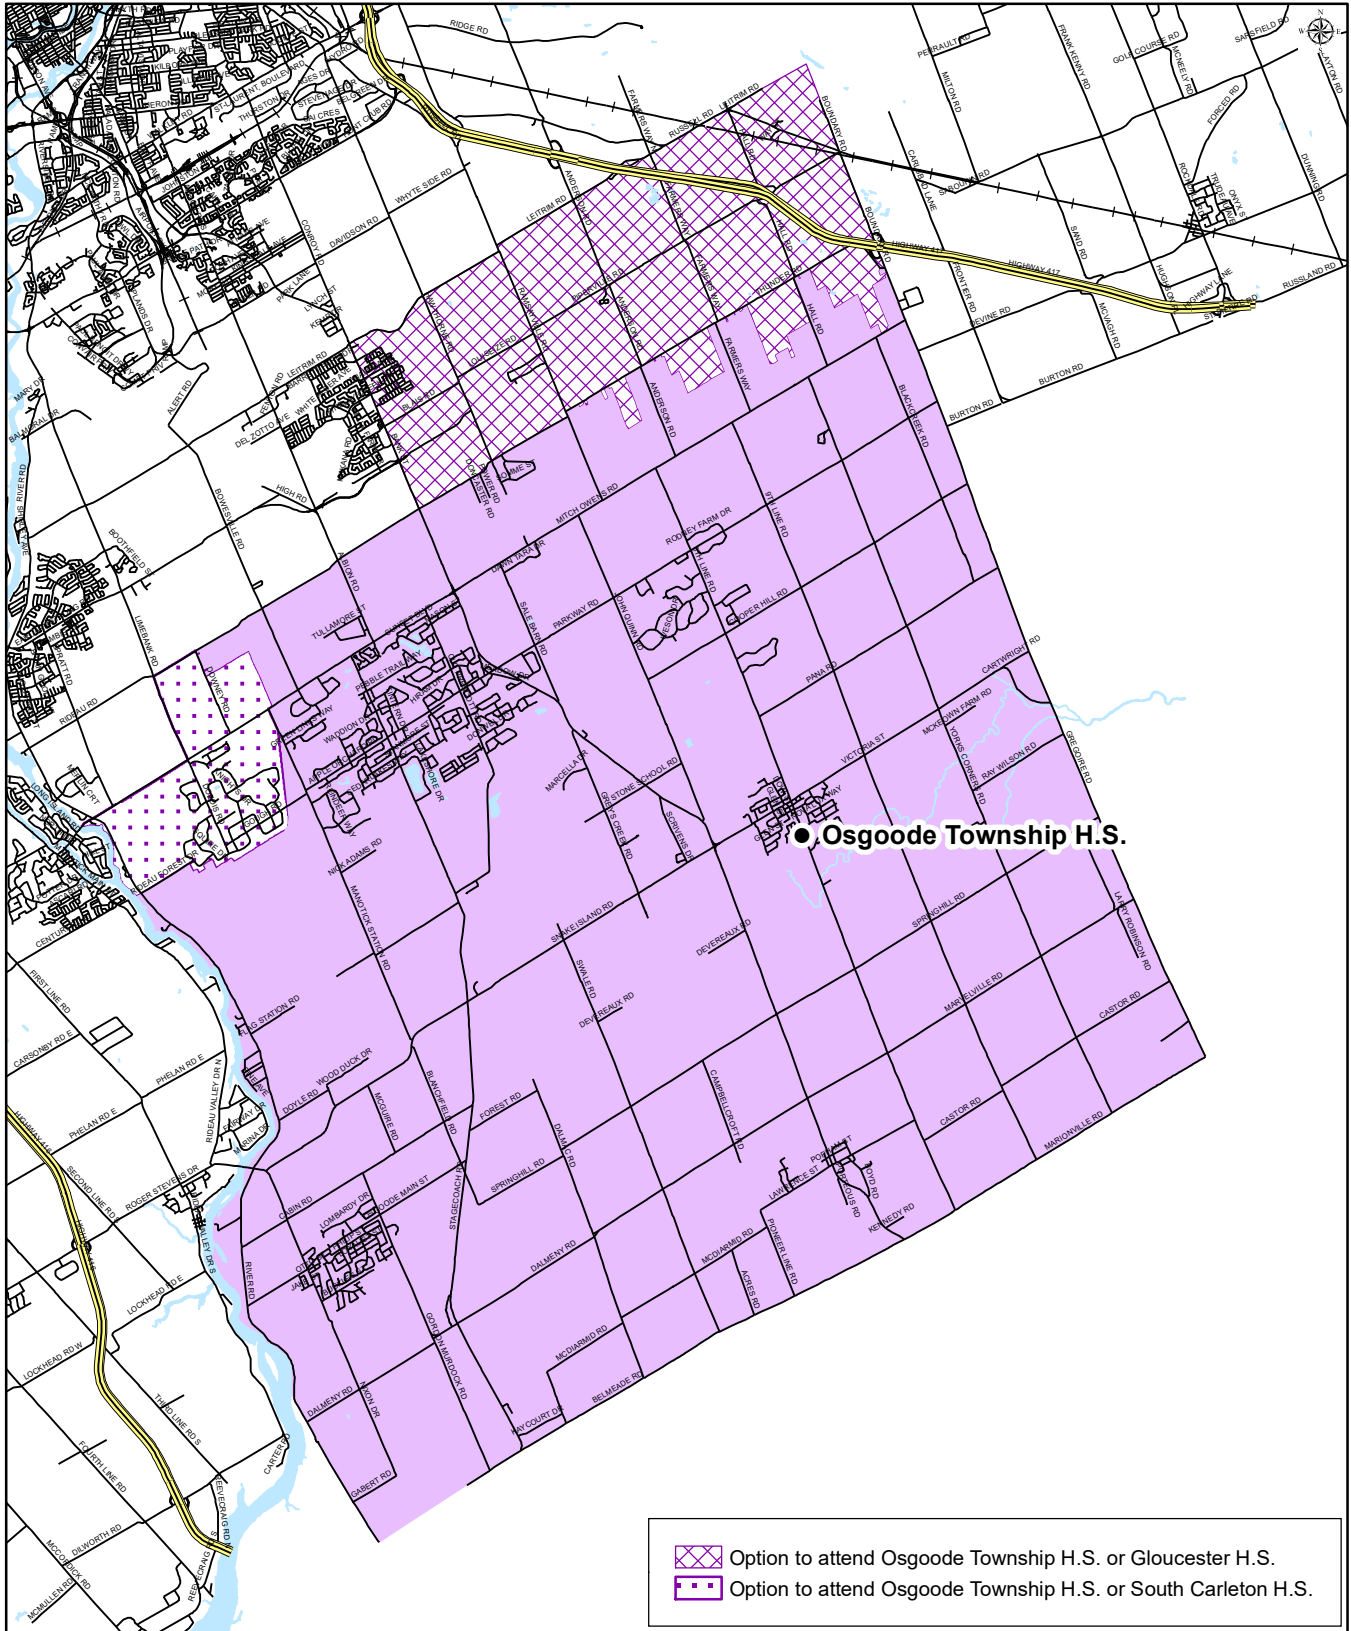

OTTAWA-CARLETON
DISTRICT SCHOOL BOARD

OSGOODE TOWNSHIP HIGH SCHOOL

Grade 9 to 12
English and Immersion Attendance Boundary

Osgoode Township High School
2800 8th Line Road
Metcalfe, Ontario
K0A 2P0
(613) 821-2241

Map is for illustrative purposes only.
For further information, visit www.ocdsb.ca
April 2021