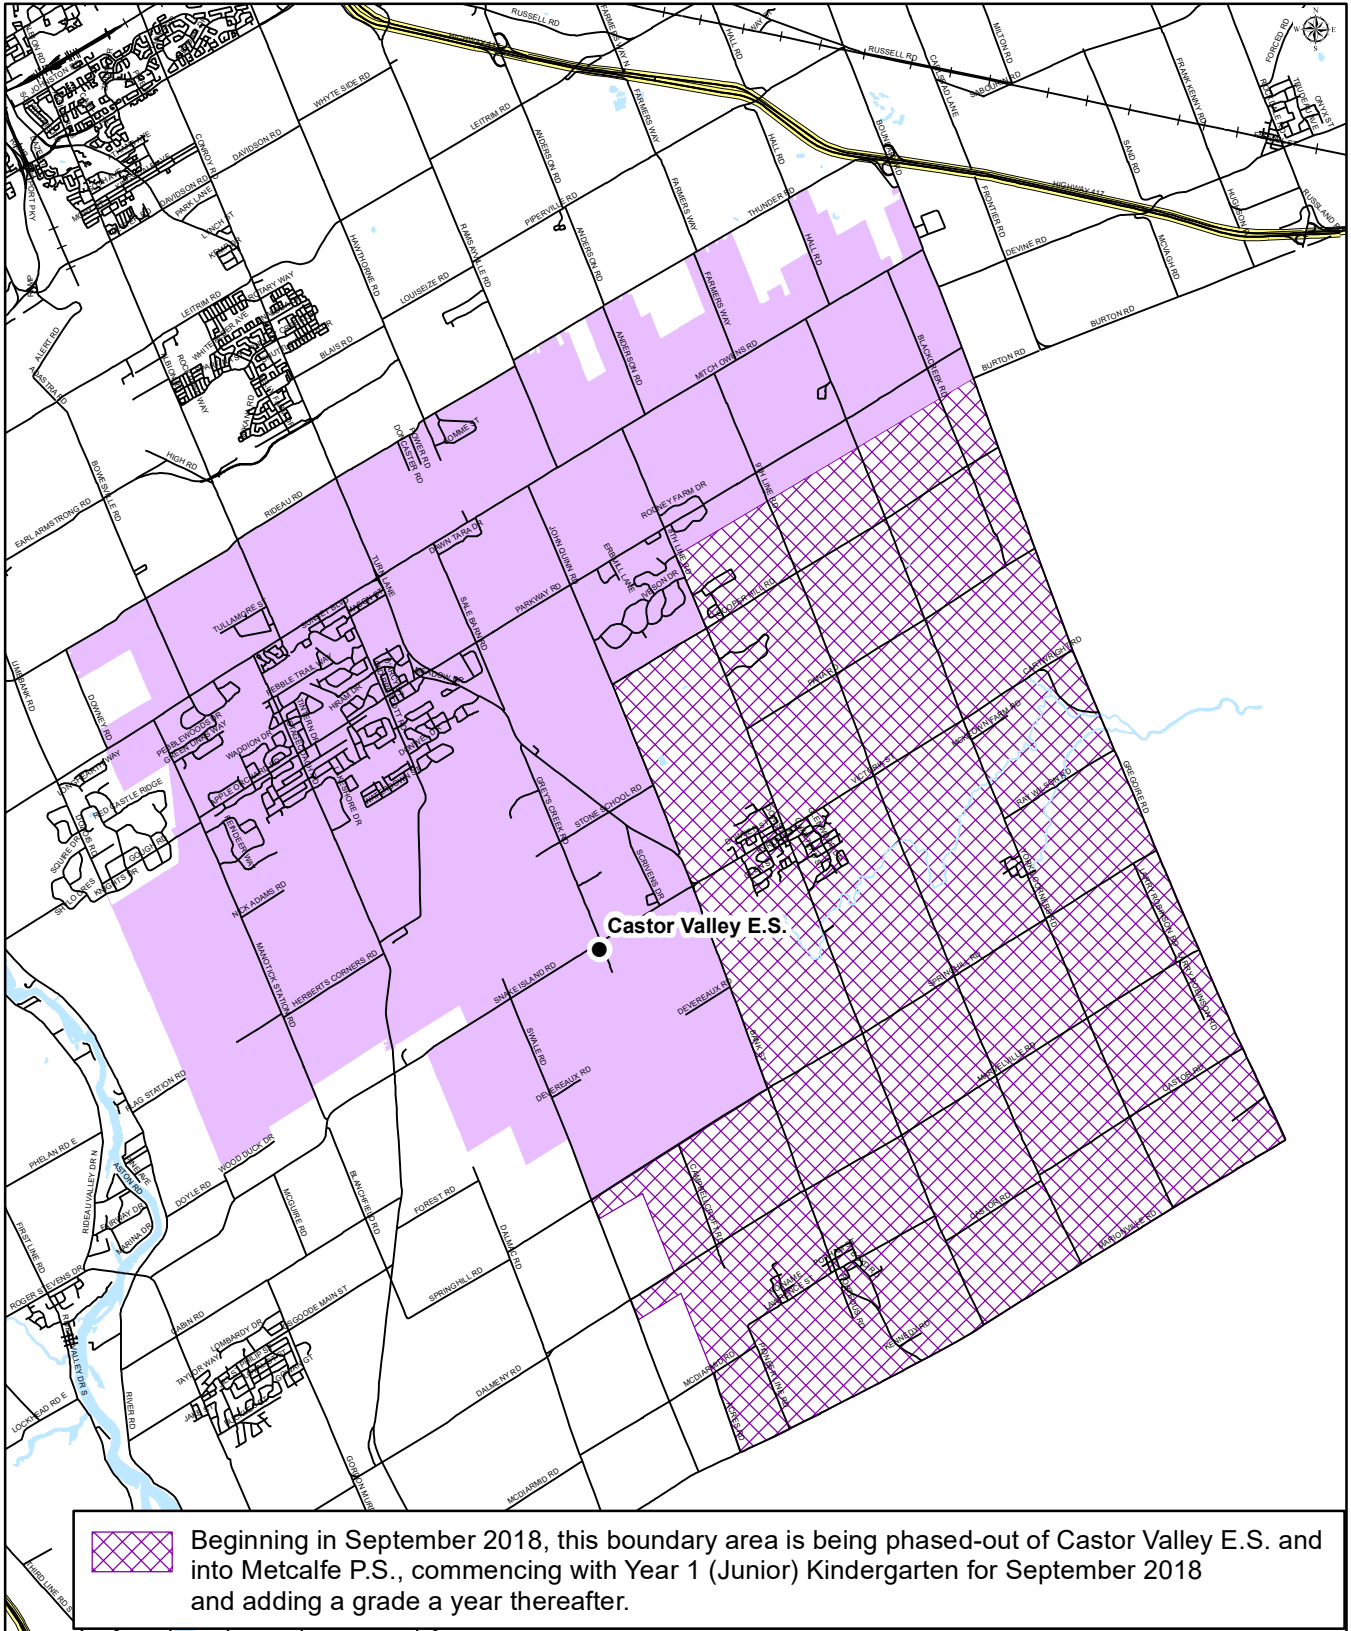

OTTAWA-CARLETON
DISTRICT SCHOOL BOARD

CASTOR VALLEY ELEMENTARY SCHOOL

Junior Kindergarten to Grade 6
Early French Immersion Attendance Boundary

Castor Valley Elementary School
2630 Grey's Creek Road
Greely, Ontario
K4P 1N2
(613) 821-1272

Map is for illustrative purposes only.
For further information, visit www.ocdsb.ca
April 2021